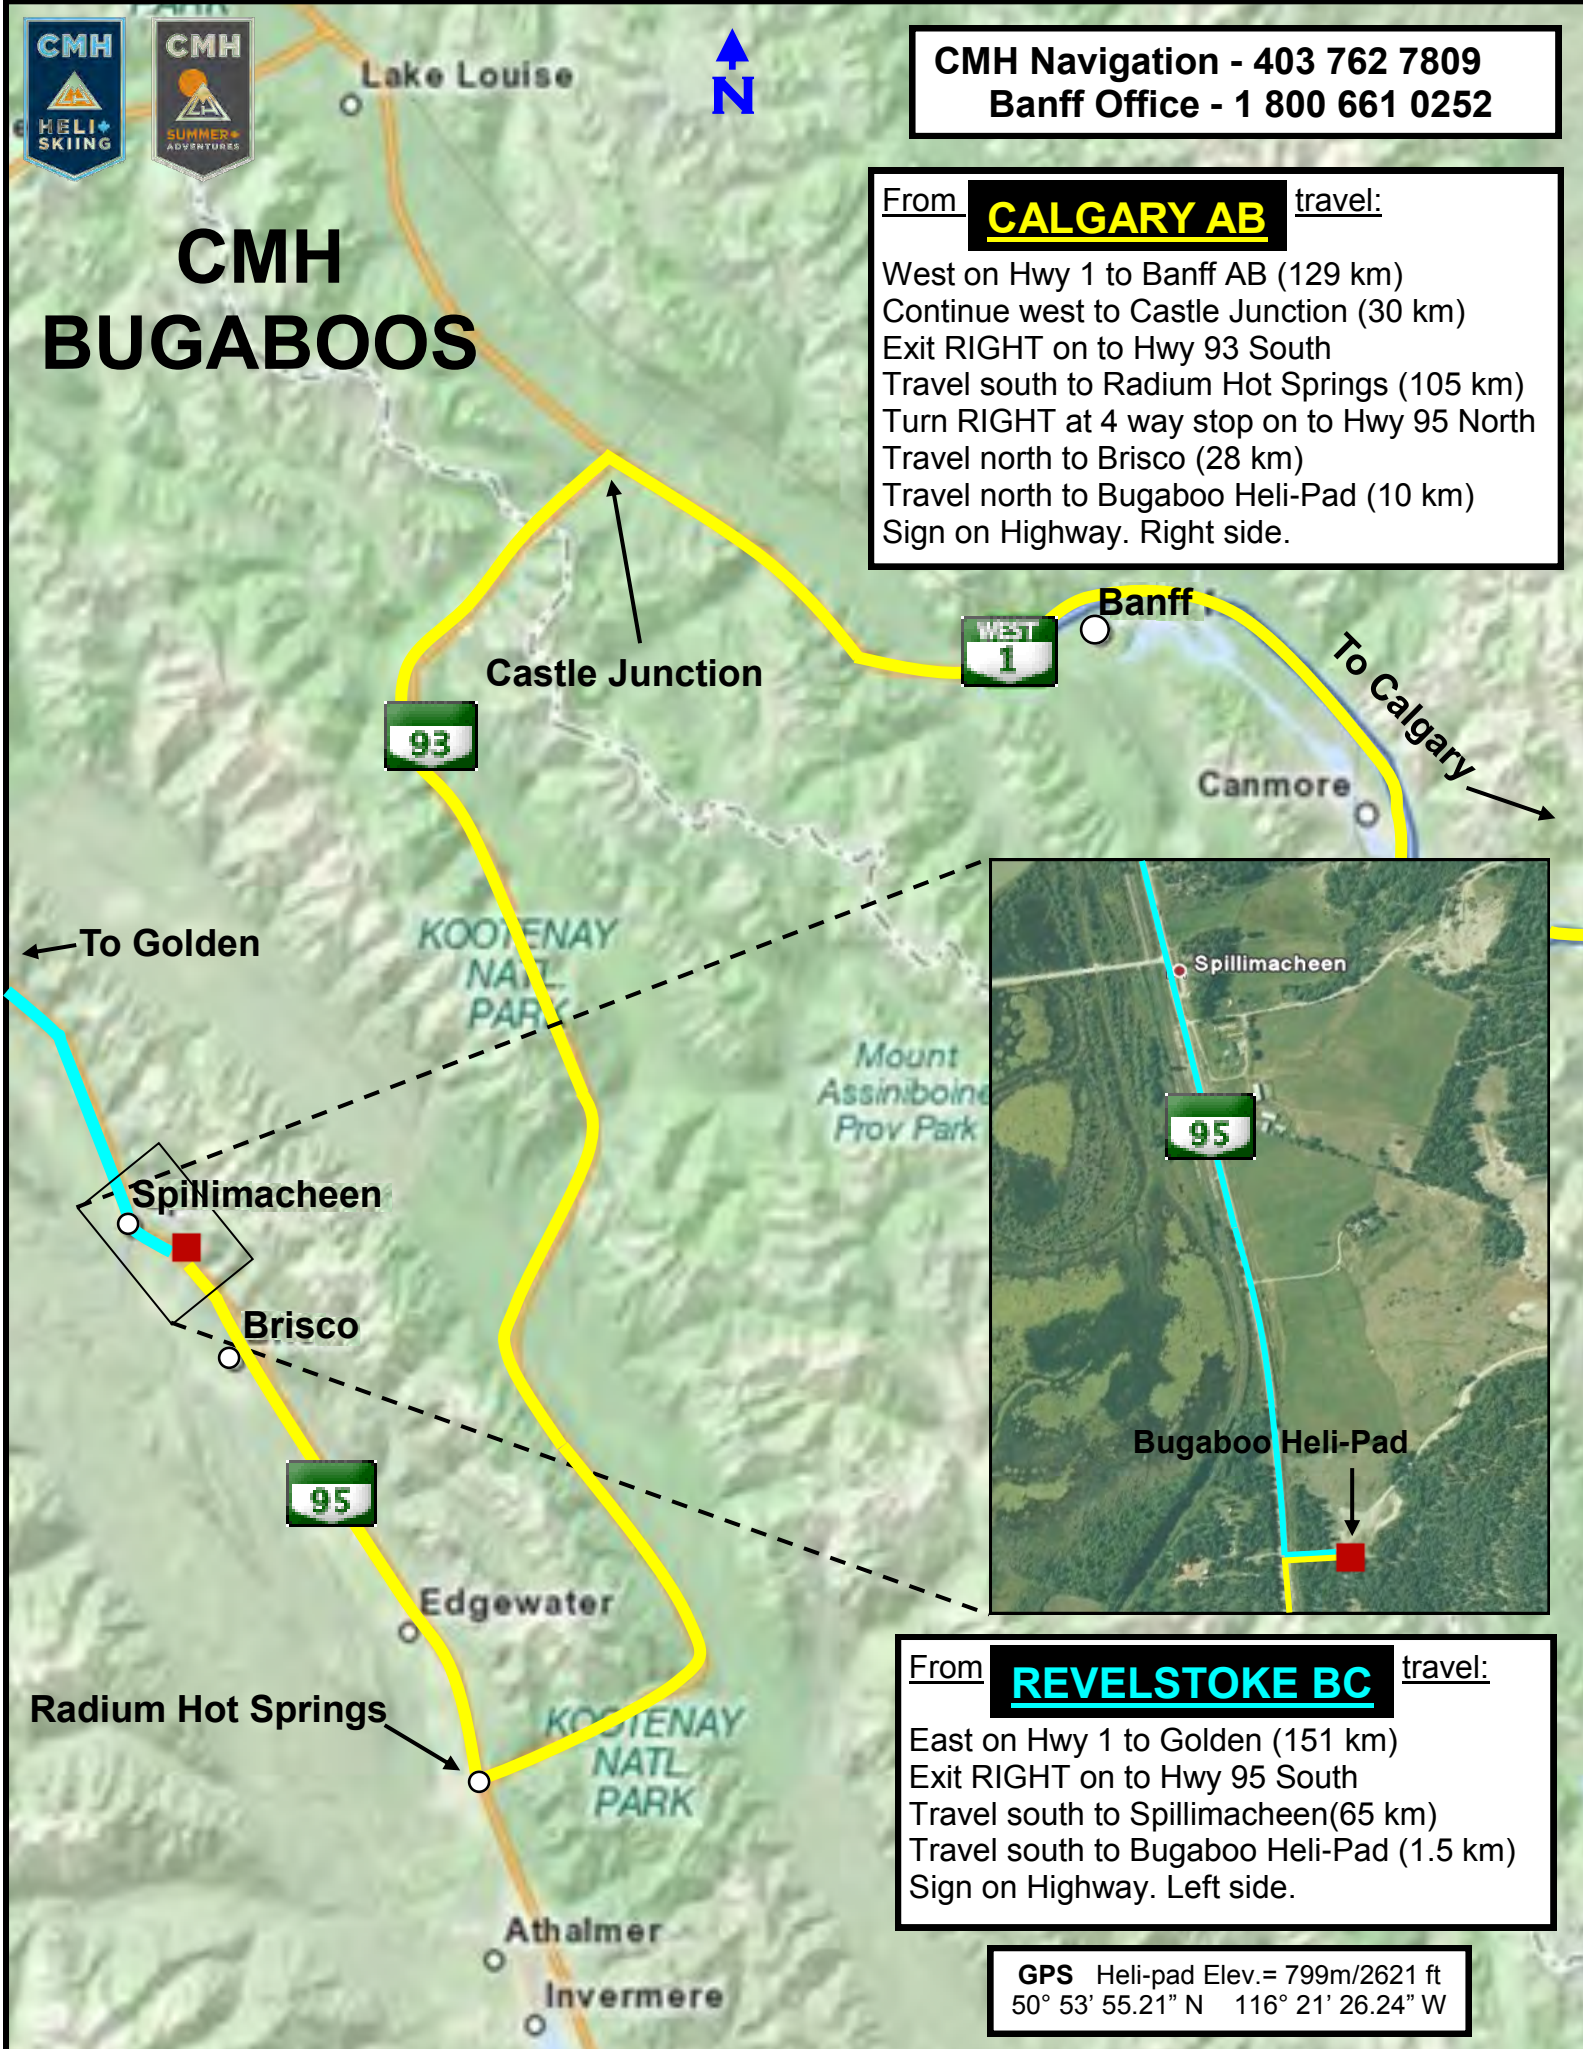

Lake Louise

CMH Navigation - 403 762 7809
Banff Office - 1 800 661 0252

CMH BUGABOOS

From **CALGARY AB** travel:

West on Hwy 1 to Banff (129 km)
Continue west to Castle Junction (30 km)
Exit RIGHT on to Hwy 93 South
Travel south to Radium Hot Springs (105 km)
Turn RIGHT at 4 way stop on to Hwy 95 North
Travel north to Brisco (28 km)
Travel north to Bugaboo Heli-Pad (10 km)
Sign on Highway. Right side.

From **REVELSTOKE BC** travel:

East on Hwy 1 to Golden (151 km)
Exit RIGHT on to Hwy 95 South
Travel south to Spillimacheen(65 km)
Travel south to Bugaboo Heli-Pad (1.5 km)
Sign on Highway. Left side.

GPS Heli-pad Elev.= 799m/2621 ft
50° 53' 55.21" N 116° 21' 26.24" W