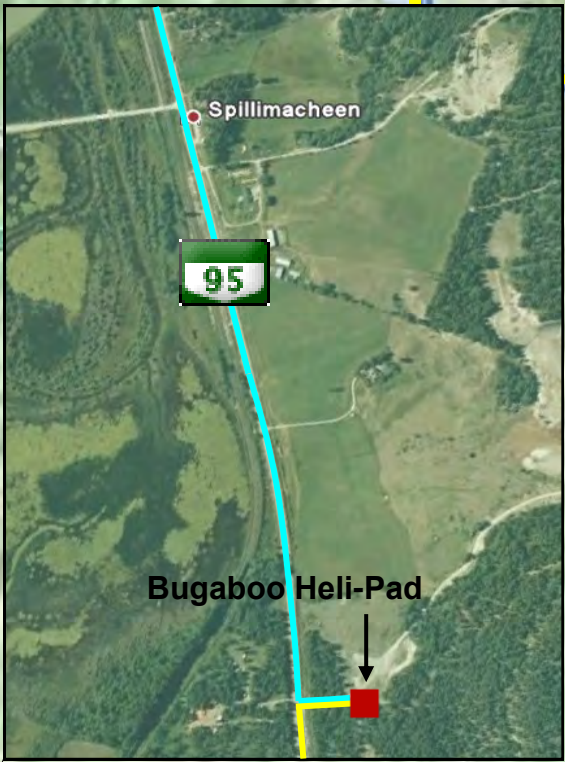

Lake Louise

CMH Navigation - 403 762 7809
Banff Office - 1 800 661 0252

CMH BUGABOOS

From **CALGARY AB** travel:

West on Hwy 1 to Banff (129 km)
Continue west to Castle Junction (30 km)
Exit RIGHT on to Hwy 93 South
Travel south to Radium Hot Springs (105 km)
Turn RIGHT at 4 way stop on to Hwy 95 North
Travel north to Brisco (28 km)
Travel north to Bugaboo Heli-Pad (10 km)
Sign on Highway. Right side.

From **REVELSTOKE BC** travel:

East on Hwy 1 to Golden (151 km)
Exit RIGHT on to Hwy 95 South
Travel south to Spillimacheen(65 km)
Travel south to Bugaboo Heli-Pad (1.5 km)
Sign on Highway. Left side.

GPS Heli-pad Elev.= 799m/2621 ft
50° 53' 55.21" N 116° 21' 26.24" W